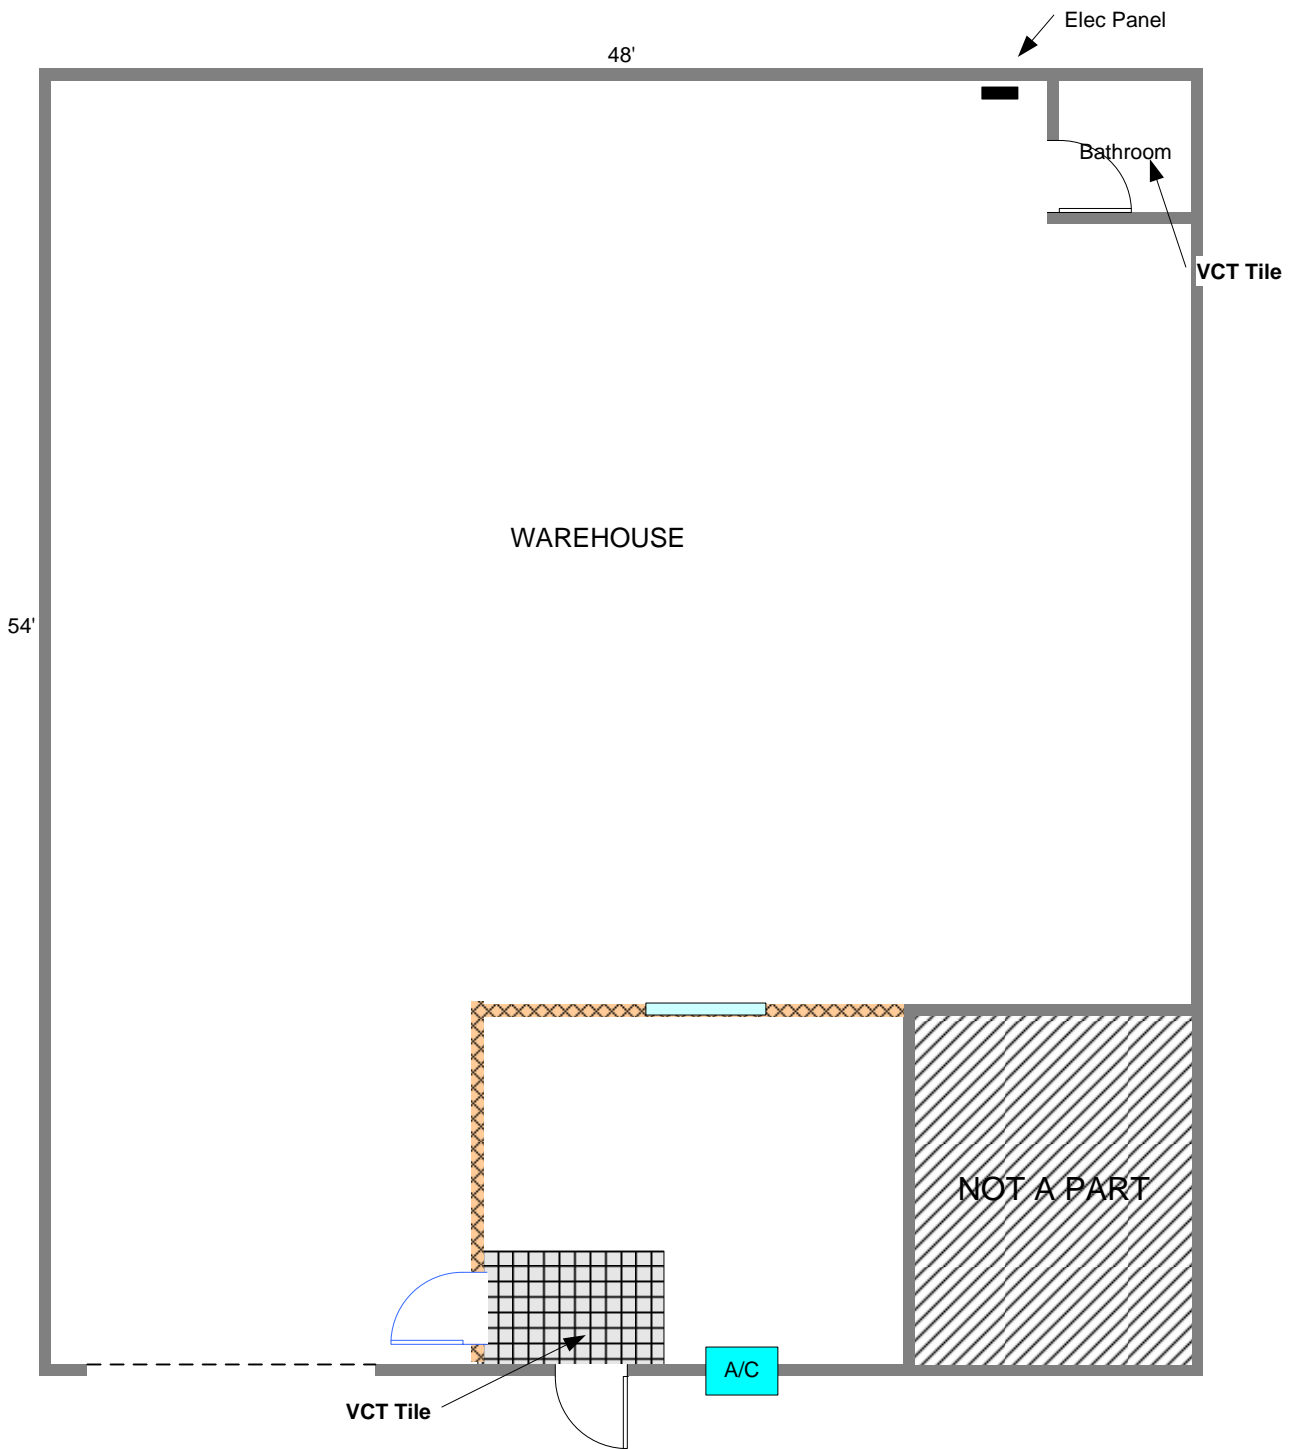

2400 SQ FT
100 Amps Single Ph

Unit 8
8110 Remmet Ave.
Canoga Park, Ca. 91304