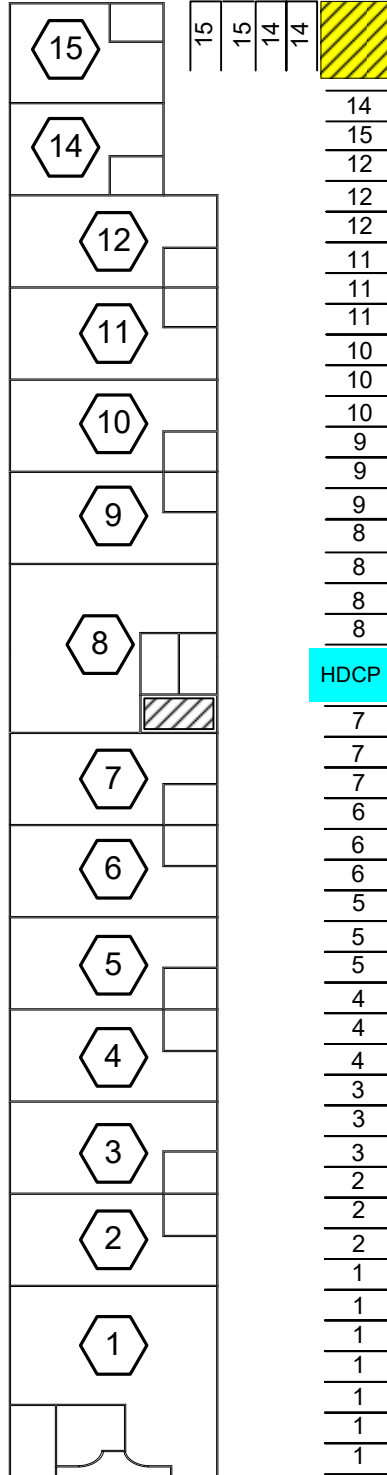

RK INDUSTRIAL

9811 OWENSMOUTH AVENUE
 CHATSWORTH, CA 91311

OWENSMOUTH AVE
